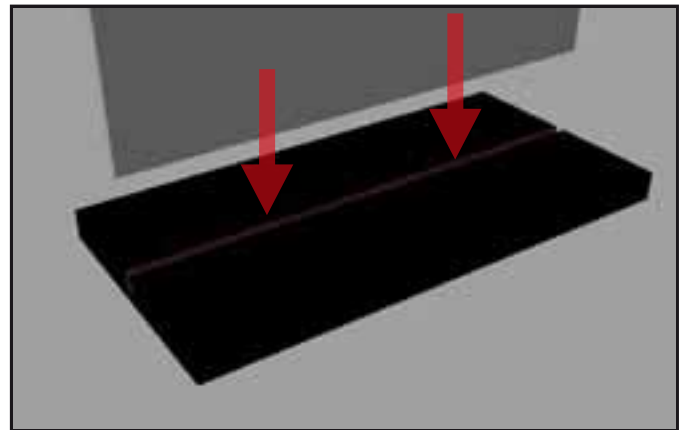

Top view

Side view

Front view

Fit panel (10mm) in the pedestal by simply snapping it in.

STUDIOSTANDS.it
soluzioni espositive

INSTRUCTIONS LEAFLET
BASIC