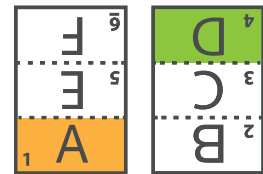

external internal

1 fold (horizontal)  
(4 pages)

external internal

Wallet (vertical)  
(6 pages)

external internal

Wallet (horizontal)  
(6 pages)

external internal

Zig zag (vertical)  
(6 pages)

external internal

Zig zag (horizontal)  
(6 pages)

external internal

3 folds (vertical)  
(8 pages)

external internal

3 folds (horizontal)  
(8 pages)

external internal

Zig zag (vertical)  
(8 pages)

external internal

orange front of the closed fold  
green back of folded closed

Example:  
A4 open format leaflet - 1 vertical fold  
required size 299x212mm