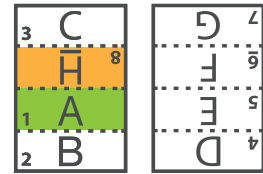

external internal

1 fold (horizontal)  
(4 pages)

external internal

Wallet (vertical)  
(6 pages)

external internal

Wallet (horizontal)  
(6 pages)

external internal

Zig zag (vertical)  
(6 pages)

external internal

Zig zag (horizontal)  
(6 pages)

external internal

3 folds (vertical)  
(8 pages)

external internal

3 folds (horizontal)  
(8 pages)

external internal

Zig zag (vertical)  
(8 pages)

external internal

orange front of the closed fold  
green back of folded closed

Example:  
A4 open format leaflet - 1 vertical fold  
required size 299x212mm