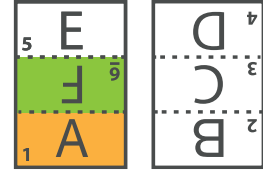

external internal

1 fold (horizontal)  
(4 pages)

external internal

Wallet (vertical)  
(6 pages)

external internal

Wallet (horizontal)  
(6 pages)

external internal

Zig zag (vertical)  
(6 pages)

external internal

Zig zag (horizontal)  
(6 pages)

external internal

3 folds (vertical)  
(8 pages)

external internal

3 folds (horizontal)  
(8 pages)

external internal

Zig zag (vertical)  
(8 pages)

external internal

orange front of the closed fold  
green back of folded closed

Example:  
A4 open format leaflet - 1 vertical fold  
required size 299x212mm