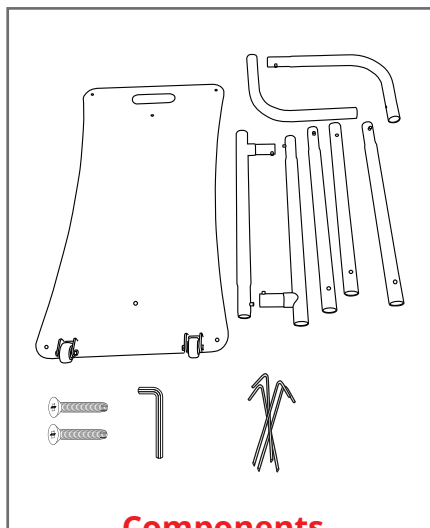

Structure assembly

1

3

4

5

6

695mm

595mm

- ABUNDANCE
- CUT
- SAFETY MARGIN
(Do not place important content beyond this margin)

BACK

TEMPLATE - 1:1 scale

Formats:
 .eps .pdf .jpg .tiff
 Color profile:
 CMYK
 Images:
 included within the file at at least 100dpi resolution in 1:1 scale or 1000dpi for 1:10 scale works
 Fonts:
 converted into paths
 Die path:
 Keep ONLY the outermost path - all other paths must be removed
 Crop marks/register/color bars/file info:
 DO NOT insert inside the file

- ABUNDANCE
- CUT
- SAFETY MARGIN
(Do not place important content beyond this margin)

1245mm

1145mm

695mm

595mm

1650mm

1550mm

FRONT