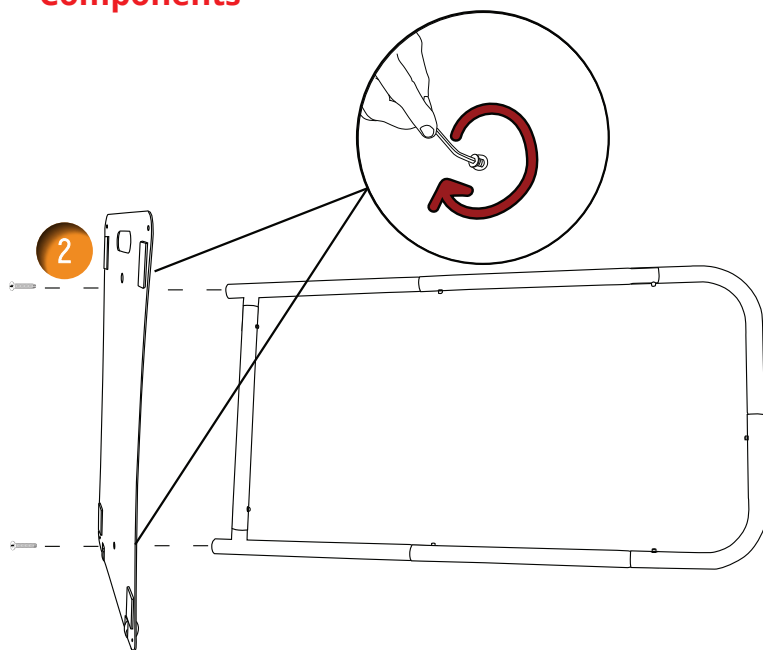

Structure assembly

1

3

4

5

6

695mm

595mm

FRONT

TEMPLATE - 1:1 scale

Formats:
 .eps .pdf .jpg .tiff
 Color profile:
 CMYK
 Images:
 included within the file at at least 100dpi resolution in 1:1 scale or 1000dpi for 1:10 scale works
 Fonts:
 converted into paths
 Die path:
 Keep ONLY the outermost path - all other paths must be removed
 Crop marks/register/color bars/file info:
 DO NOT insert inside the file

- ABUNDANCE
- CUT
- SAFETY MARGIN
(Do not place important content beyond this margin)

BACK

TEMPLATE - 1:1 scale

Formats:
 .eps .pdf .jpg .tiff
 Color profile:
 CMYK
 Images:
 included within the file at at least 100dpi resolution in 1:1 scale or 1000dpi for 1:10 scale works
 Fonts:
 converted into paths
 Die path:
 Keep ONLY the outermost path - all other paths must be removed
 Crop marks/register/color bars/file info:
 DO NOT insert inside the file

- ABUNDANCE
- CUT
- SAFETY MARGIN
(Do not place important content beyond this margin)

1245mm

1145mm

695mm

595mm

1650mm

1550mm

FRONT