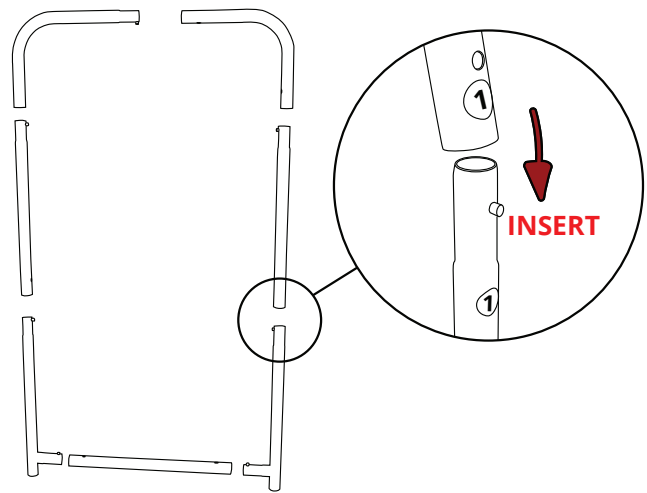

Structure assembly

1

3

4

5

6

695mm

595mm

- ABUNDANCE
- CUT
- SAFETY MARGIN
(Do not place important content beyond this margin)

BACK

TEMPLATE - 1:1 scale

Formats:
 .eps .pdf .jpg .tiff
 Color profile:
 CMYK
 Images:
 included within the file at at least 100dpi resolution in 1:1 scale or 1000dpi for 1:10 scale works
 Fonts:
 converted into paths
 Die path:
 Keep ONLY the outermost path - all other paths must be removed
 Crop marks/register/color bars/file info:
 DO NOT insert inside the file

- ABUNDANCE
- CUT
- SAFETY MARGIN
(Do not place important content beyond this margin)

1245mm

1145mm

695mm

595mm

1650mm

1550mm

FRONT